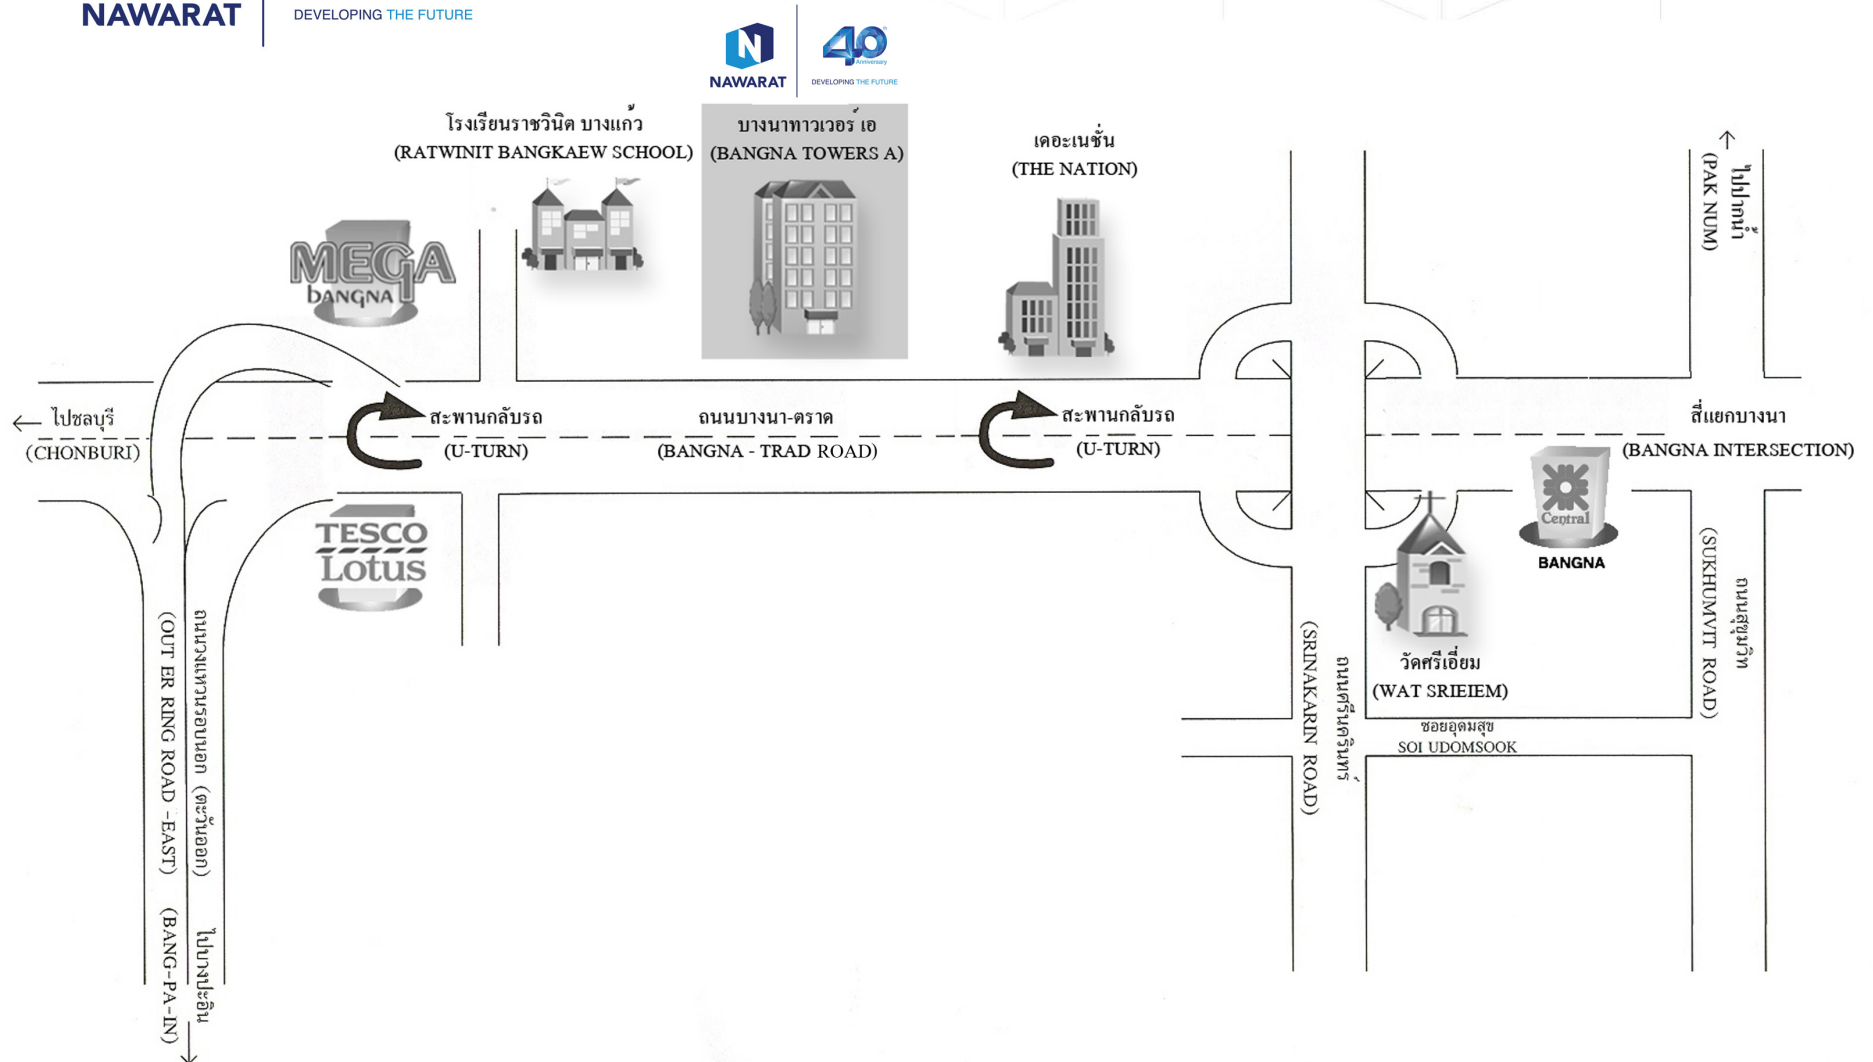

Location Map

Ratchapruek 1 Room 2nd Flor Bangna Tower B

2/3 Moo 14 Bangna-Trad Road, Km.6.5 Bangkaew, Bangplee Samutprakarn 10540

Transportation by bus number : 38 46 48 132 13 139 180 206 552A 58 1144